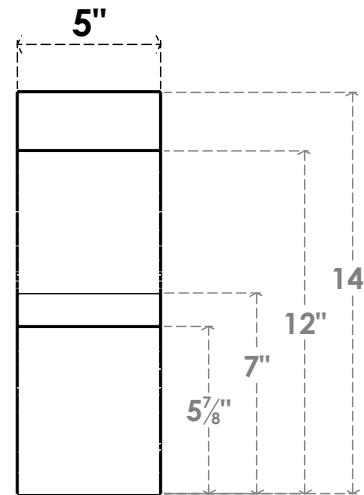

ITEM NUMBER: BRCPC050X14000X14000VAL

5"W X 14"D X 14"H VALENCIA ARCHITECTURAL GRADE PVC CLOSED BRACE

SIDE PROFILE

FRONT PROFILE

ISOMETRIC

EKENA MILLWORK
2300 WEST MAIN ST.
CLARKSVILLE, TX 75426
TOLL FREE: 866-607-0453
WWW.EKENAMILLWORK.COM