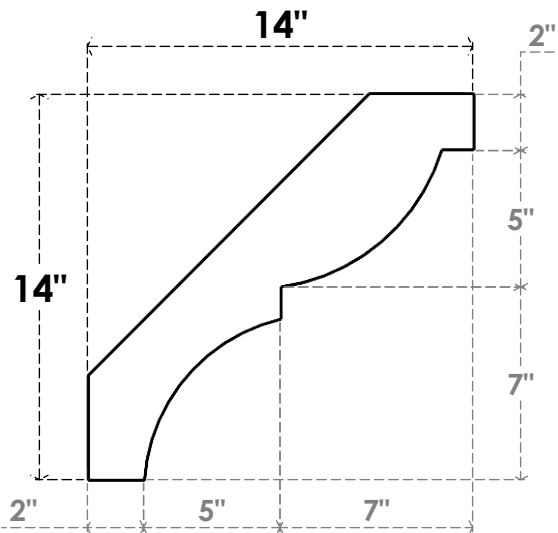

ITEM NUMBER: BRCPC050X14000X14000VAL

5"W X 14"D X 14"H VALENCIA ARCHITECTURAL GRADE PVC CLOSED BRACE

SIDE PROFILE

FRONT PROFILE

ISOMETRIC

EKENA MILLWORK
2300 WEST MAIN ST.
CLARKSVILLE, TX 75426
TOLL FREE: 866-607-0453
WWW.EKENAMILLWORK.COM