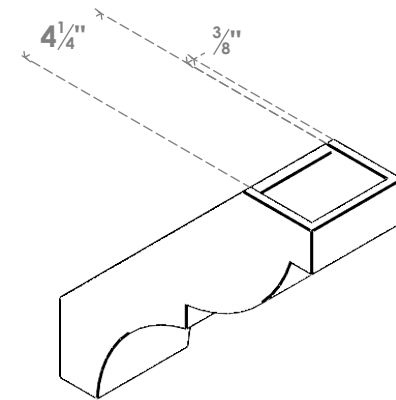

ITEM NUMBER: BRCPC050X14000X14000VAL

5"W X 14"D X 14"H VALENCIA ARCHITECTURAL GRADE PVC CLOSED BRACE

SIDE PROFILE

FRONT PROFILE

ISOMETRIC

EKENA MILLWORK
2300 WEST MAIN ST.
CLARKSVILLE, TX 75426
TOLL FREE: 866-607-0453
WWW.EKENAMILLWORK.COM